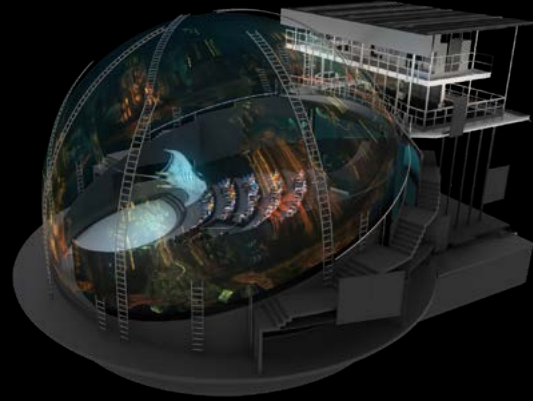

HYBRIDOME THEATER IS A UNIQUE TURNKEY THEATER SOLUTION, FULFILLING MORE THAN ONE PURPOSE. ITS CENTERPIECE IS A ROTATING AUDITORIUM, WHICH ALLOWS FOR DIFFERENT OPERATING MODES.

**CLICK PLAY
TO WATCH VIDEO**

in your browser

SILVER

CAPACITY: 200

SIZE: 34 X 30 X 19

MEDIA: 2D

ONBOARD TECH: None

GOLD

CAPACITY: 200

ONBOARD TECH:

- Onboard Audio
- Onboard Lighting
- Scent Compressed Air Burst

MULTI CHANNEL CIRCULAR AUDIO ZONING

Taking the term “surround sound” to a whole new level, the HybriDome Theater breaks up the audio system into circular rings with discrete channel speakers along the music and sound effects to float through the space along side the 3D imagery.

EXCLUSIVE THEATER REVEAL

The show begins in a lower smaller-scale theater with rear projection. The content on this smaller-scale screen then seamlessly transitions to the large-scale enveloping media screen as the theater seats physically rise into the air, complimenting the reveal’s wow-factor with visceral movement and excitement. This signature theater reveal of the HybriDome Theater is exclusive to this Falcon’s project.