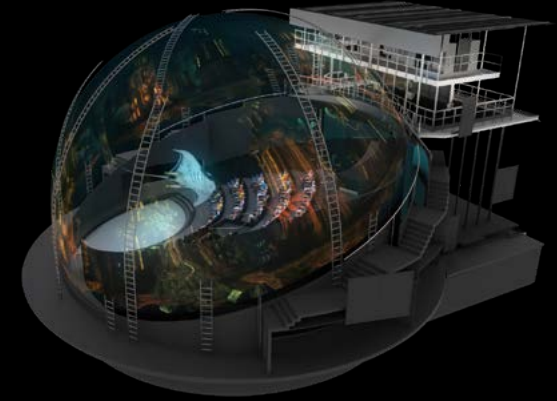

PLATINUM

CAPACITY: 200

SIZE: 34 X 30 X 19

MEDIA: AEON

ONBOARD TECH:

- Onboard Audio
- Onboard Lighting
- Scent Compressed Air Burst