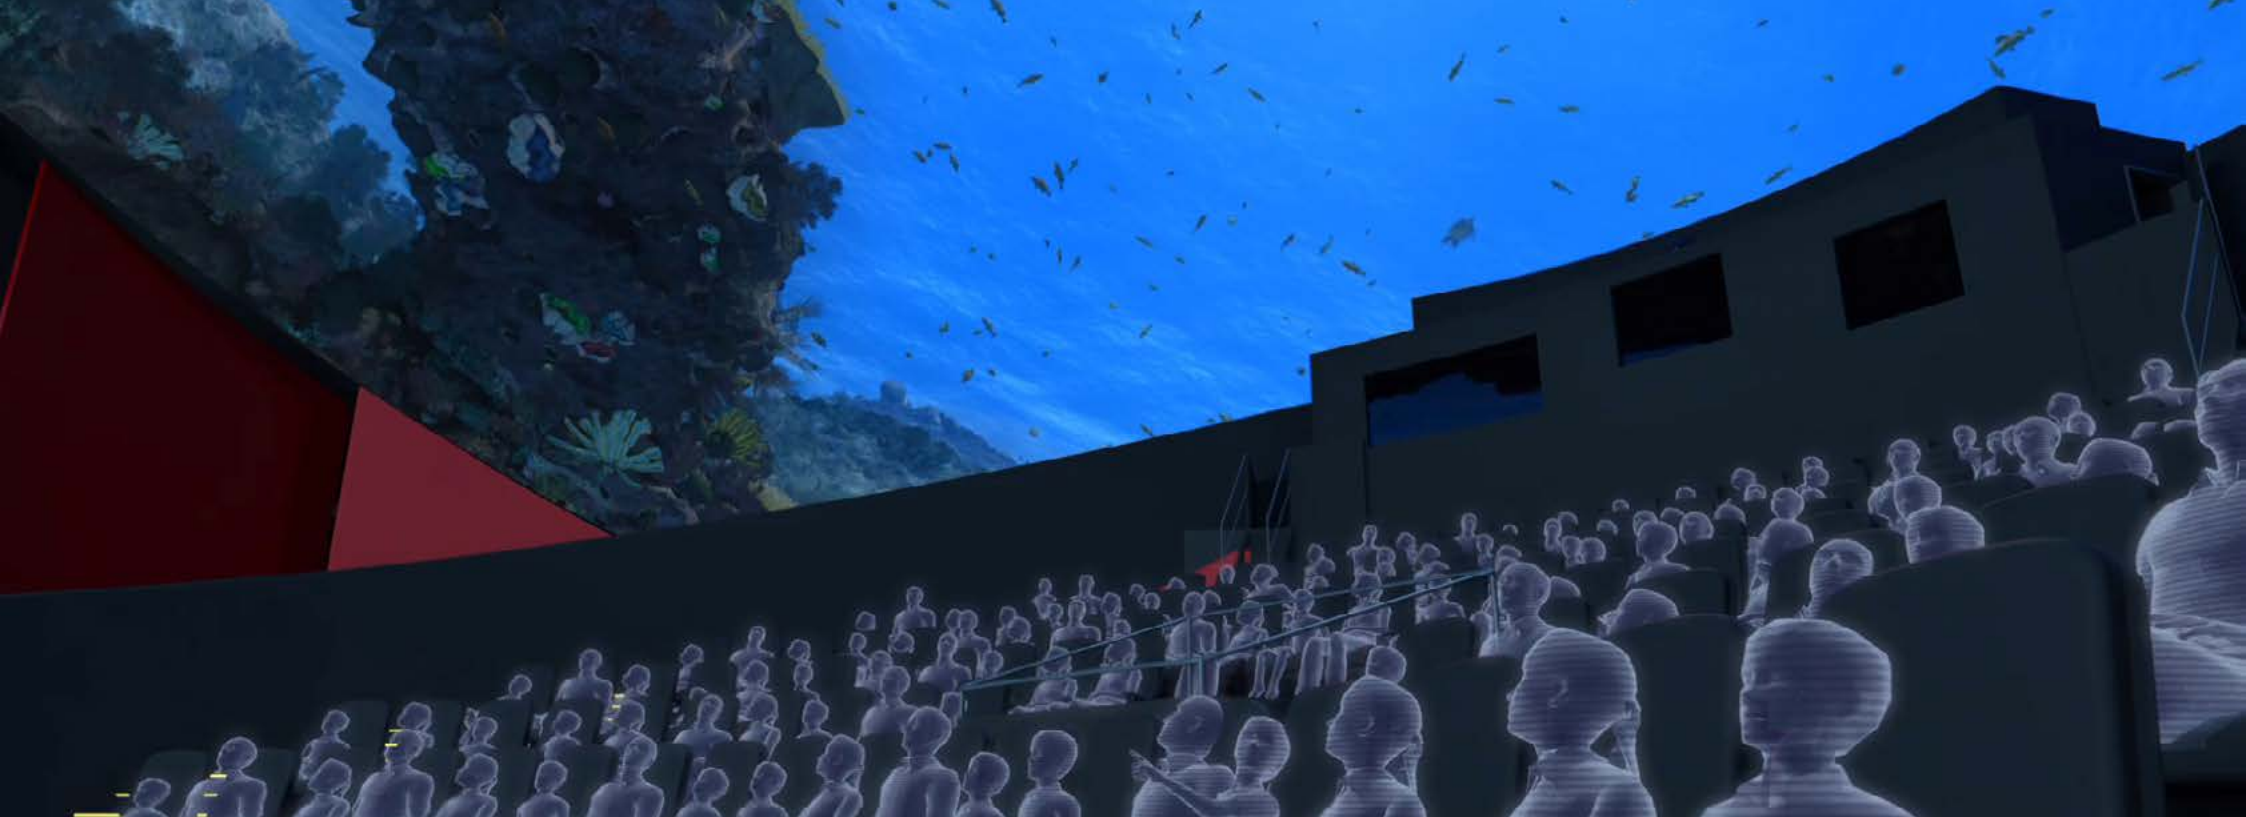

HYBRIDOME THEATER IS A UNIQUE TURNKEY THEATER SOLUTION, FULFILLING MORE THAN ONE PURPOSE. ITS CENTERPIECE IS A ROTATING AUDITORIUM, WHICH ALLOWS FOR DIFFERENT OPERATING MODES.

**CLICK PLAY
TO WATCH VIDEO**

ONBOARD TECH:

- Onboard Audio
- Onboard Lighting
- Scent Compressed Air Burst

MULTI CHANNEL CIRCULAR AUDIO ZONING

Taking the term “surround sound” to a whole new level, the HybriDome Theater breaks up the audio system into circular rings with discrete channel speakers along the music and sound effects to float through the space along side the 3D imagery.

MULTI-PROJECTOR AUTO-ALIGNMENT SYSTEM

The single push button auto-alignment procedure analyzes the position and focus of each projector relative to each other making small adjustments to ensure the media remains as crisp and clear as the first day of operation.

EXCLUSIVE THEATER REVEAL

The show begins in a lower smaller-scale theater with rear projection. The content on this smaller-scale screen then seamlessly transitions to the large-scale enveloping media screen as the theater seats physically rise into the air, complimenting the reveal’s wow-factor with visceral movement and excitement. This signature theater reveal of the HybriDome Theater is exclusive to this Falcon’s project.