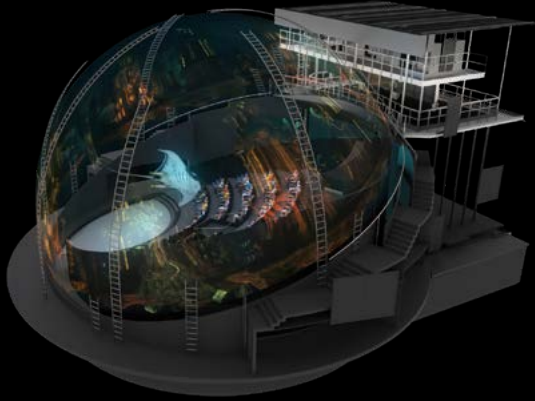

HYBRIDOME THEATER IS A UNIQUE TURNKEY THEATER SOLUTION, FULFILLING MORE THAN ONE PURPOSE. ITS CENTERPIECE IS A ROTATING AUDITORIUM, WHICH ALLOWS FOR DIFFERENT OPERATING MODES.

**CLICK PLAY
TO WATCH VIDEO**

in your browser

SILVER

CAPACITY: 200

SIZE: 34 X 30 X 19

MEDIA: 2D

ONBOARD TECH: None

GOLD

CAPACITY: 200

ONBOARD TECH:

- Onboard Audio
- Onboard Lighting
- Scent Compressed Air Burst

MULTI CHANNEL CIRCULAR AUDIO ZONING

Taking the term “surround sound” to a whole new level, the HybriDome Theater breaks up the audio system into circular rings with discrete channel speakers along the music and sound effects to float through the space along side the 3D imagery.

EXCLUSIVE THEATER REVEAL

The show begins in a lower smaller-scale theater with rear projection. The content on this smaller-scale screen then seamlessly transitions to the large-scale enveloping media screen as the theater seats physically rise into the air, complimenting the reveal’s wow-factor with visceral movement and excitement. This signature theater reveal of the HybriDome Theater is exclusive to this Falcon’s project.